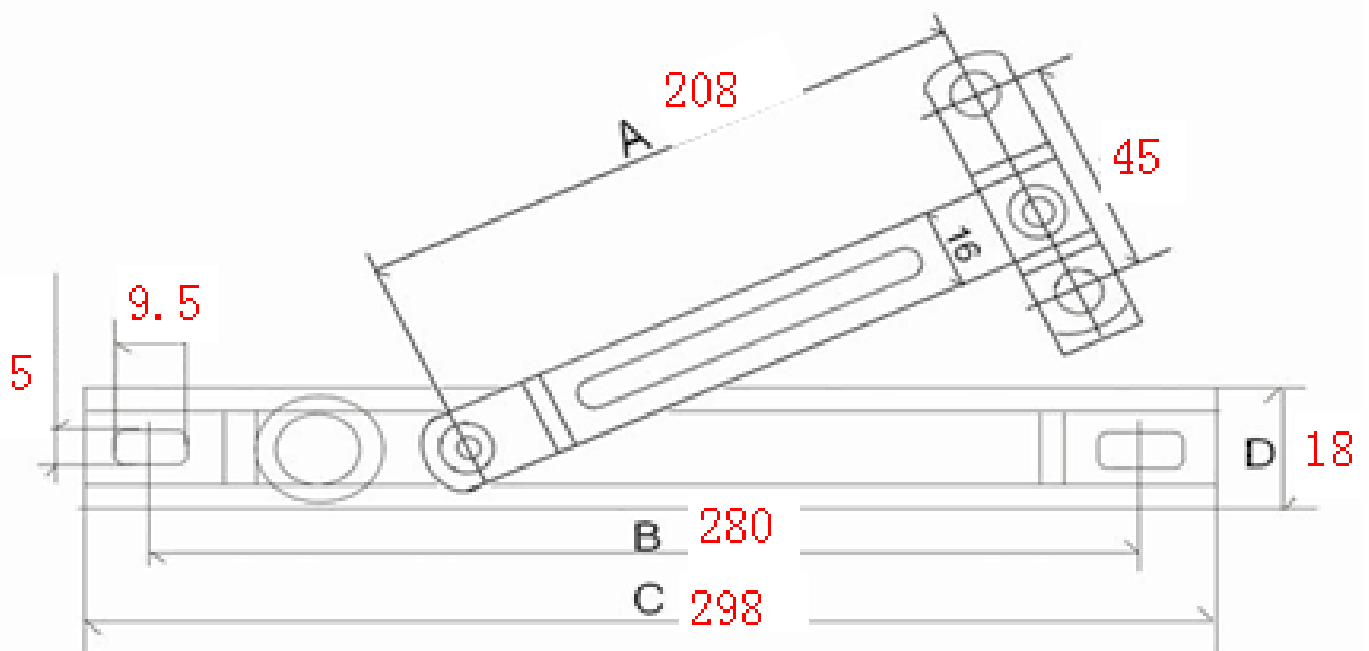

Technical Details

Remark: The directives contained in this documentation are the result of our experiments and of our experience and have been submitted in good faith. Because of the diversity of the materials and substrates and the great number of possible applications which are out of our control, we cannot accept any responsibility for the results obtained. In every case it is recommended to carry out preliminary experiments.

McCoy Silicones Limited

(Facade & Fenestration Division)

C-55, Okhla Industrial Area, Phase-1, New Delhi-110020

Tel: +91-11-40623344 | Fax: +91-11-40623355

info@mccoy8m.in | 8010-434-434

mccoygroup.in | mccoy8m.in

Certification

McCoy Soudal is proud to be associated with:

M
A McCoy Group Company